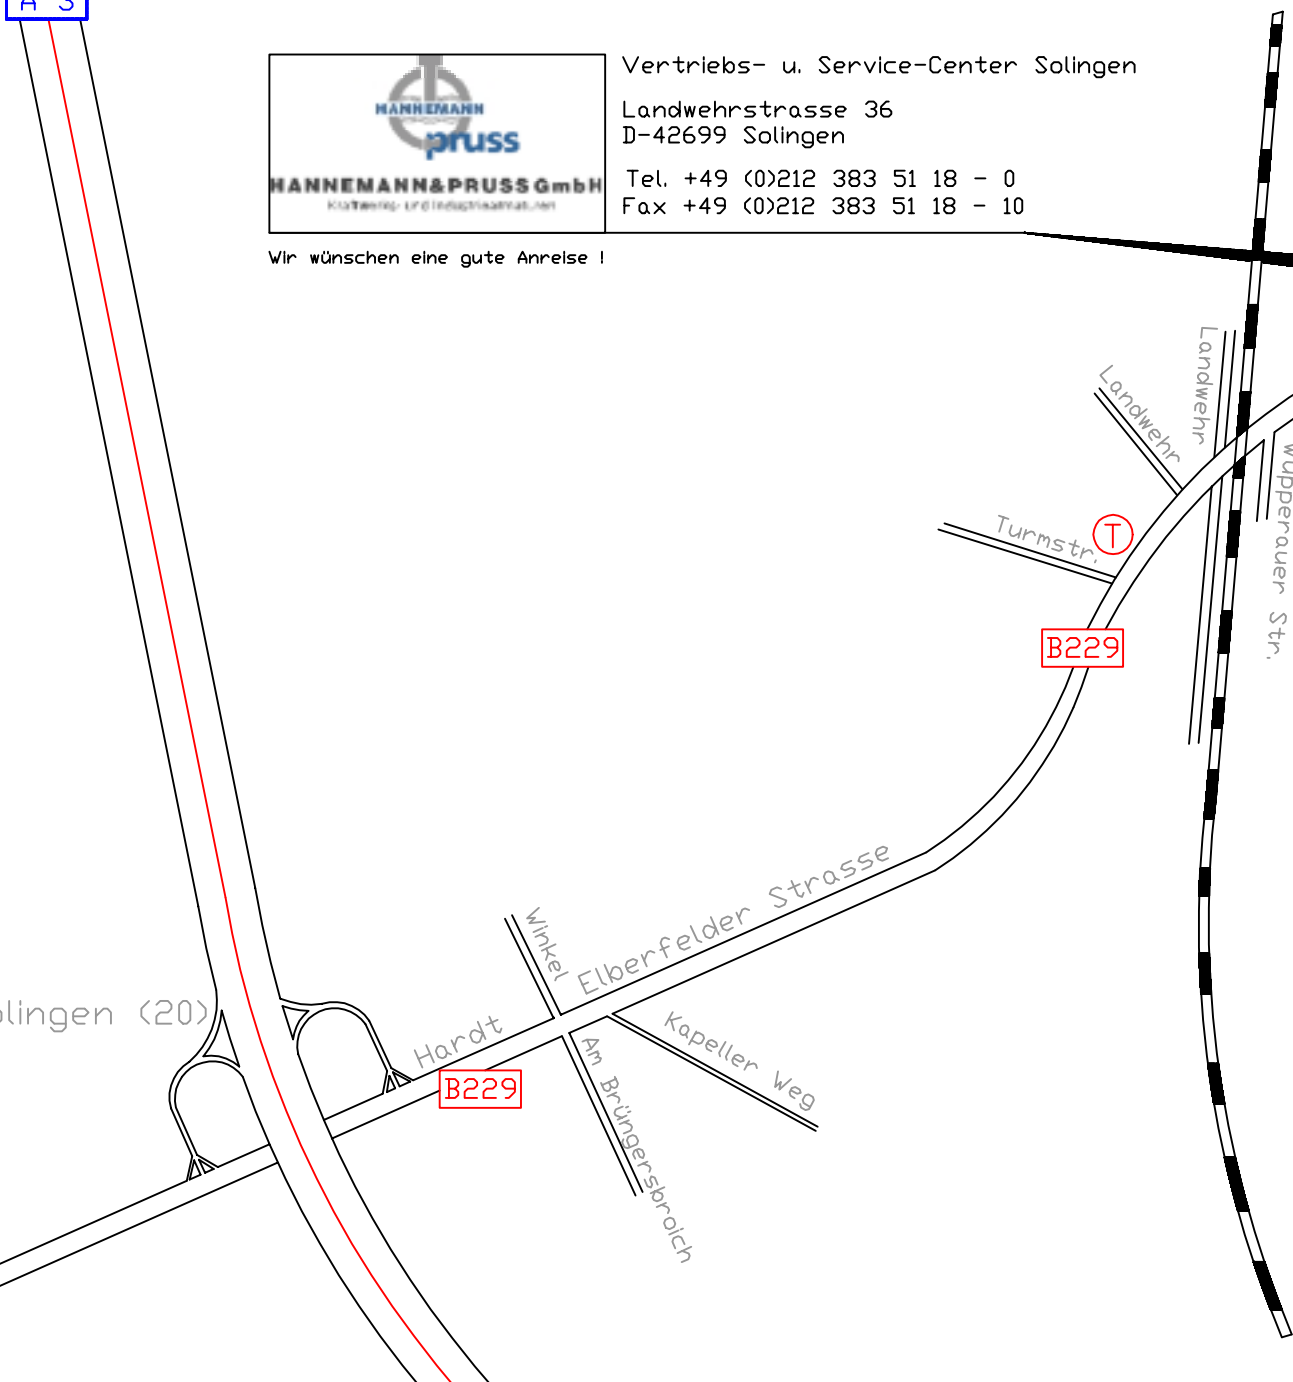

Ohligs-Aufderhöhe

AS Solingen (20)

B229

B229

B229

B229

A 3

Leverkusen

AS Solingen (20) > Landwehrstr. 36 ~ 2.2 km

T